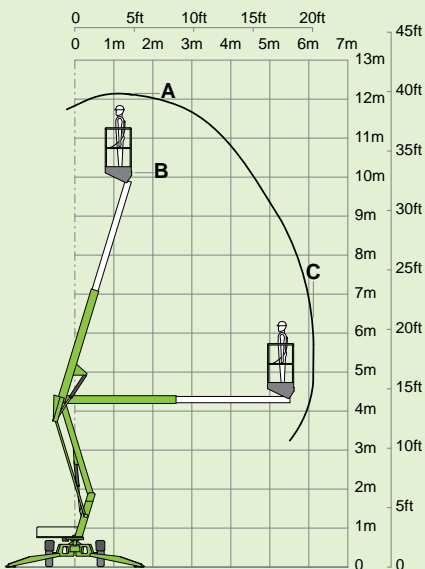

niftylift

120T

(A) 12.2m
40ft

(B) 10.2m
33ft 6in

(C) 6.1m
20ft

200kg
440lbs

1.1m x 0.65m
3ft 7in x 2ft 2in

(D) 1.9m
6ft 3in

(E) 1.1m
3ft 7in

(F) 1.5m
4ft 11in

(G) 3.55m
11ft 8in

(J) 4.5m
14ft 9in

1400kg
3100lbs

niftylift

Chalkdell Drive, Shenley Wood,
Milton Keynes, MK5 6GF
England, United Kingdom
+44 (0)1908 223456
sales@niftylift.com
www.niftylift.com